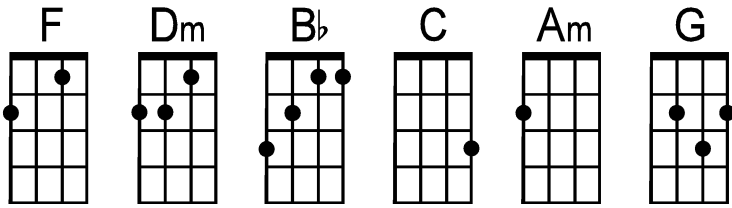

Rockin' Around the Christmas Tree (key of F)

by Johnny Marks (1958)

Intro: F . Dm . | Bb . C . | F . Dm . | Bb . C . |

(sing C)

F . Dm . | F . Dm . | C |
 Rockin' a—round— the Christ-mas tree at the Christ-mas par—ty hop

. . . . | | | F |
 Mistle-toe hung where you can see every coup-le tries to stop

F . Dm . | F . Dm . | C | |
 Rockin' a—round— the Christ-mas tree Let the Christ-mas spir-it ring—

. . . . | | | F |
 Later we'll have some pump-kin pie and we'll do some car—o—ling—

Bridge: Bb | | Am | |
 You will get a sen-ti—men-tal feel-ing when you hear—

Dm | G \ --- --- --- | C \ --- --- --- |
 Voic-es sing-ing let's be jol—ly Deck the halls with boughs of ho-ol-ly

F . Dm . | F . Dm . | C | |
 Rocking a—round— the Christ-mas tree Have a hap-py ho—li—day—

. . . . | | | F |
 Every-one danc-ing mer-ri—ly in the new old fash-ioned way—

Instr: F . Dm . | F . Dm . | C | |

Bridge: Bb | | Am | |
 You will get a sen-ti—men-tal feel-ing when you hear—

Dm | G \ --- --- --- | C \ --- --- --- |
 Voic-es sing-ing let's be jol—ly Deck the halls with boughs of ho-ol-ly